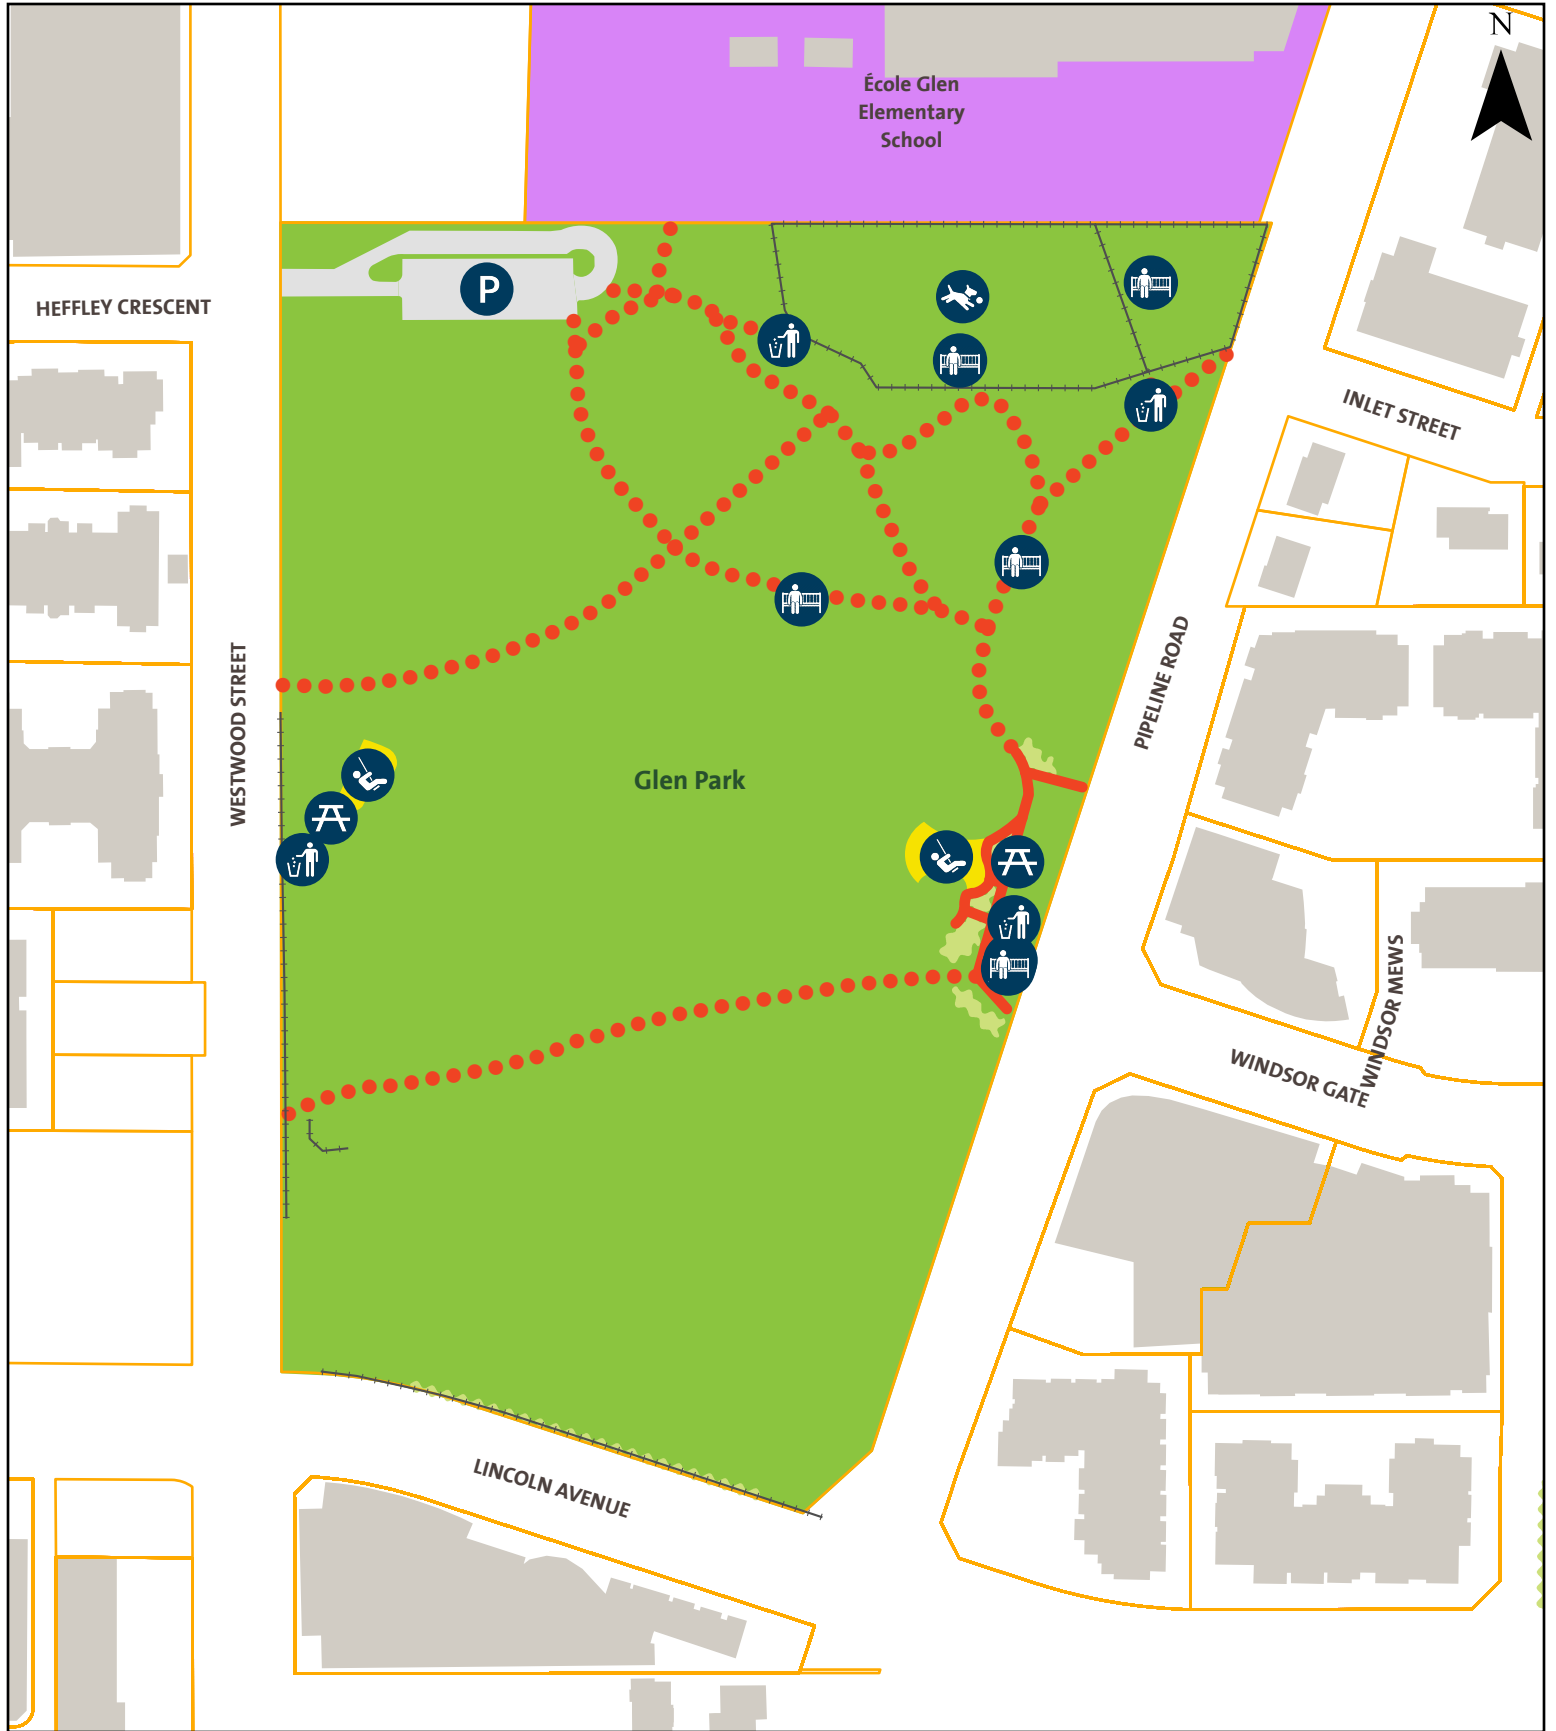

Glen Park

LEGEND

- | | | | | | |
|------------|--------------|--------------------|---------------|-------------------|---------------|
| Parking | Picnic Table | Seating | Paved Path | Play Area | Public School |
| Playground | Trash Can | Off-Leash Dog Park | Unpaved Trail | Parking Lot | |
| | Fence | | Park | Building | |
| | | | Garden | Property Boundary | |