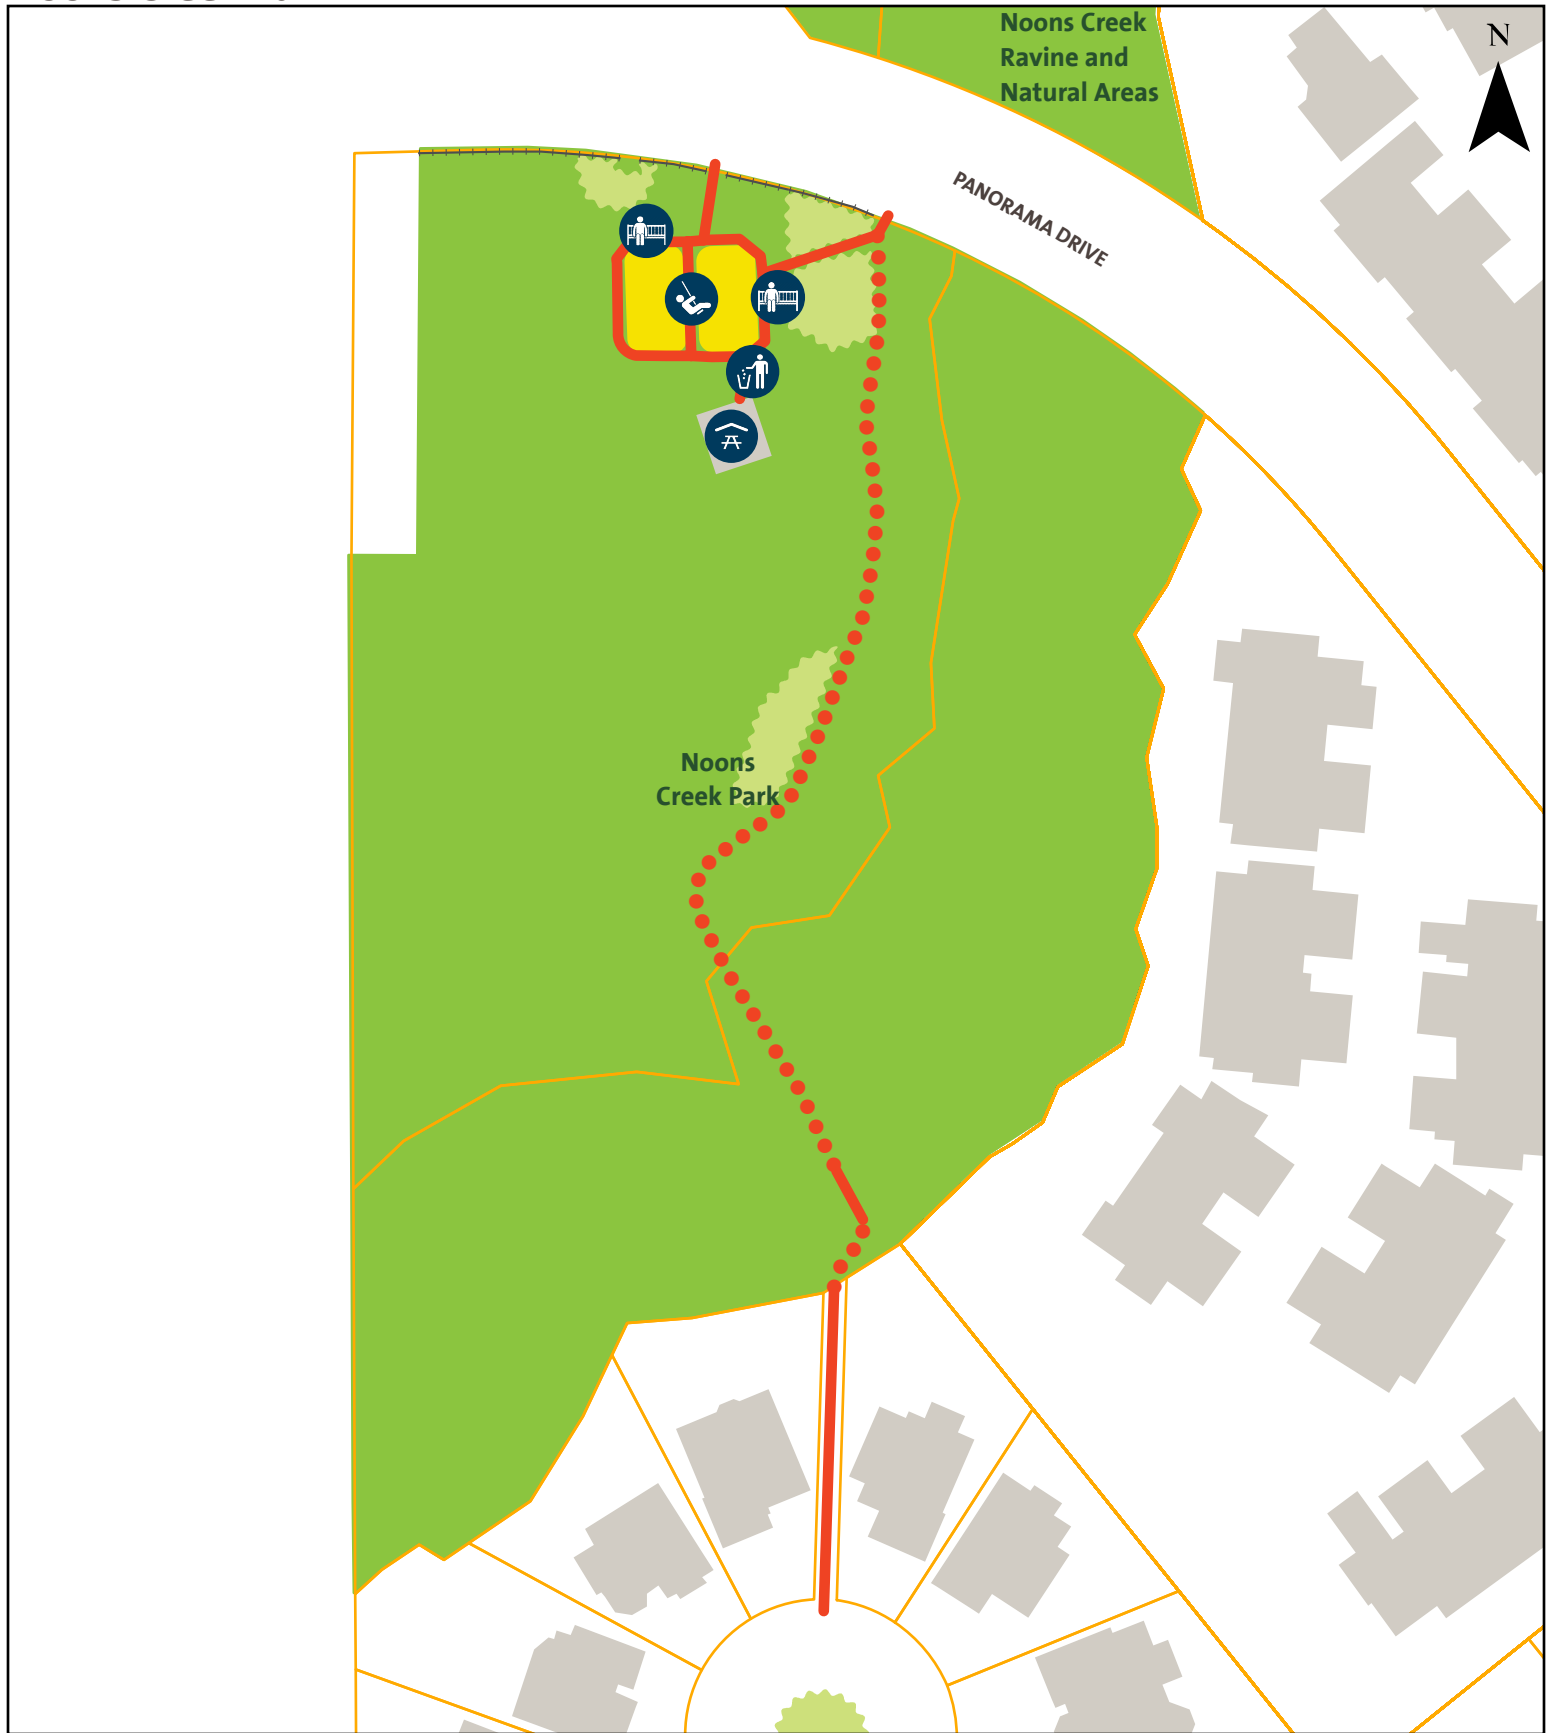

Noons Creek Park

LEGEND

- | | | | | |
|---|---|---|---|--|
|  Playground |  Seating |  Paved Path |  Park |  Building |
|  Picnic Shelter |  Trash Can |  Unpaved Trail |  Garden |  Property Boundary |
| | |  Fence |  Play Area | |