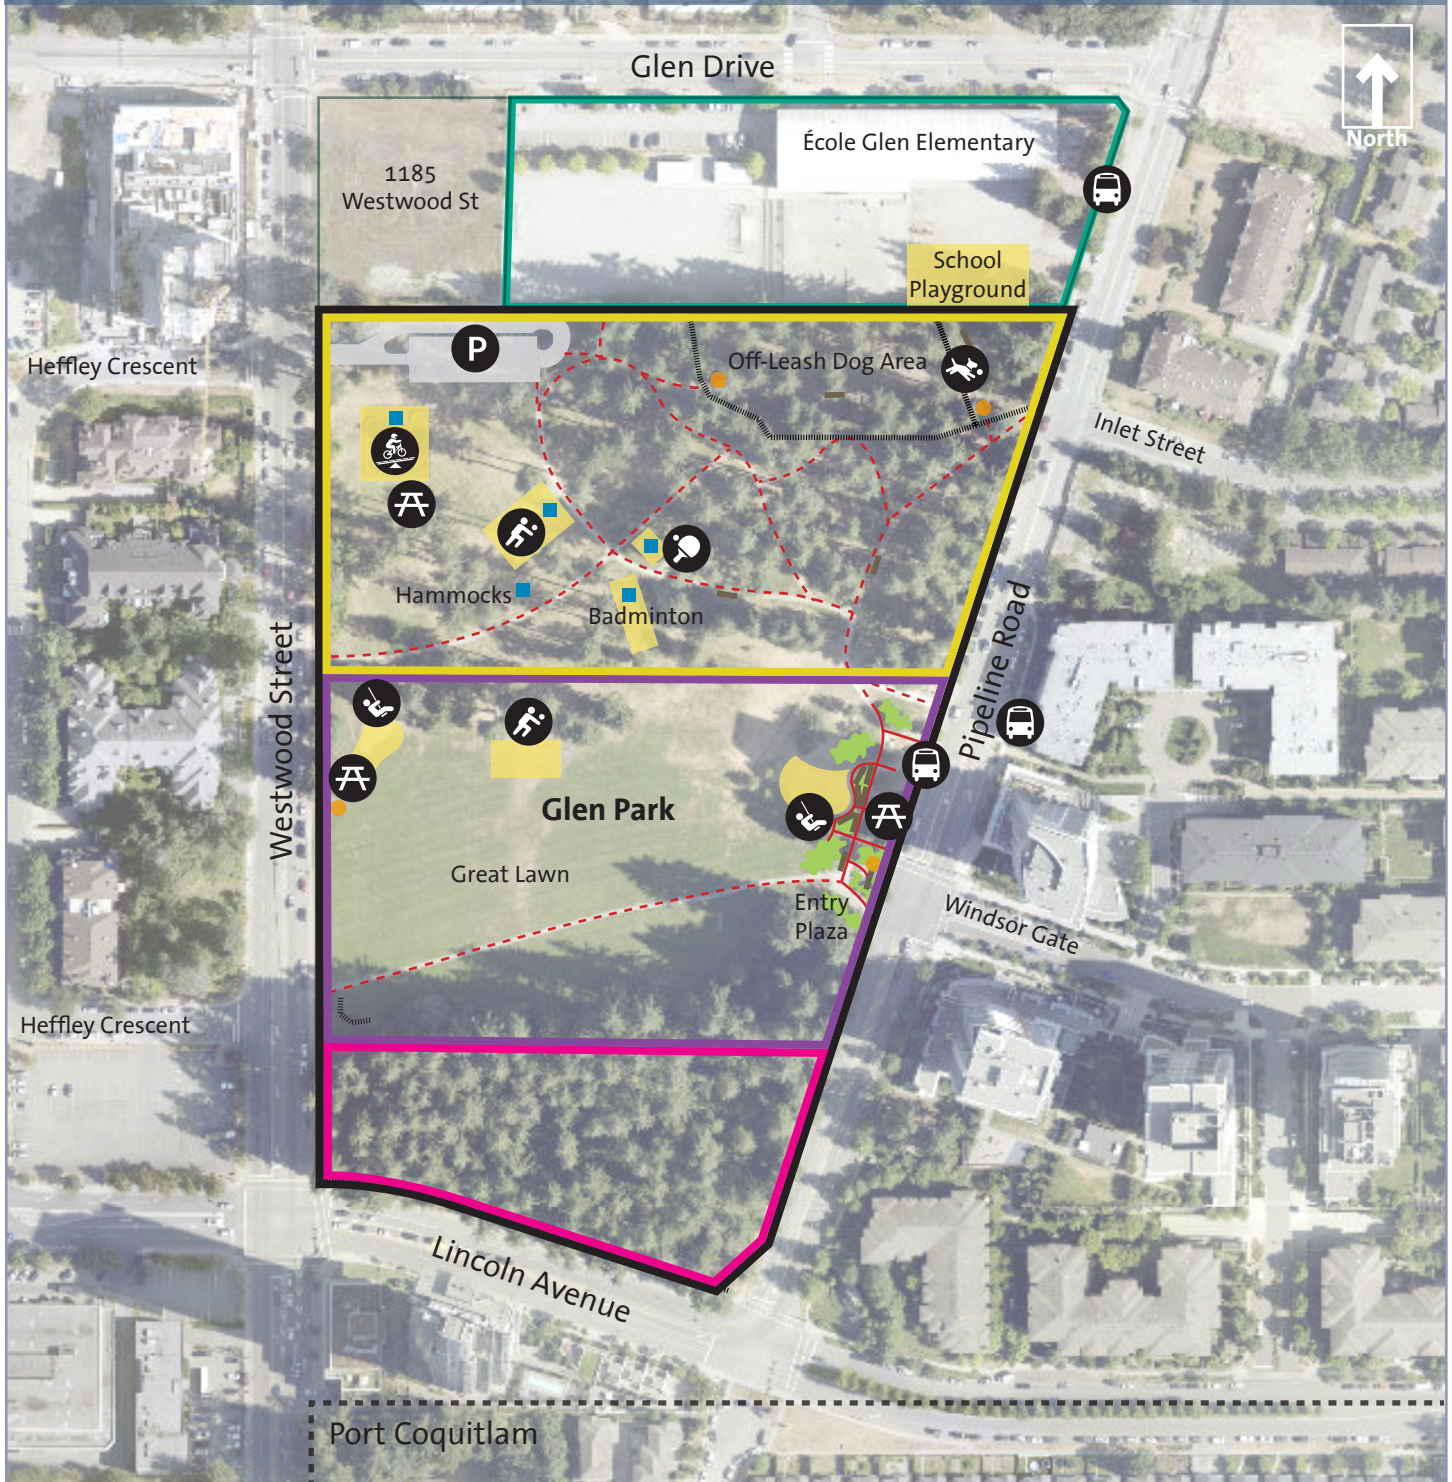

Glen Park - Existing Park Facilities

Previous Improvements	Phase 3 Potential Improvements
North Section	
<ul style="list-style-type: none"> Hazardous Tree Removal (2012) Off-leash Dog Area (2012) Formalized Path System (2012) Temporary Park Amenities (2022) 	<ul style="list-style-type: none"> Skate Park Sport Court Picnic Area Outdoor Fitness
Central Section	
<ul style="list-style-type: none"> New Entry Plaza (2014) New Playground (2014) Formalization of the 'Great Lawn' (2016) 	<ul style="list-style-type: none"> Plaza Extension Water Play Washroom
South Section	
<ul style="list-style-type: none"> None to Date 	<ul style="list-style-type: none"> Walking Trails Park Access/Entryways

Legend

- Bench
- Horticultural Beds
- Garbage Receptacle
- Unpaved Trail
- Paved Path
- Park Boundary
- Fence
- Play Area
- School
- North Section
- Central Section
- South Section
- Temporary Park Amenities