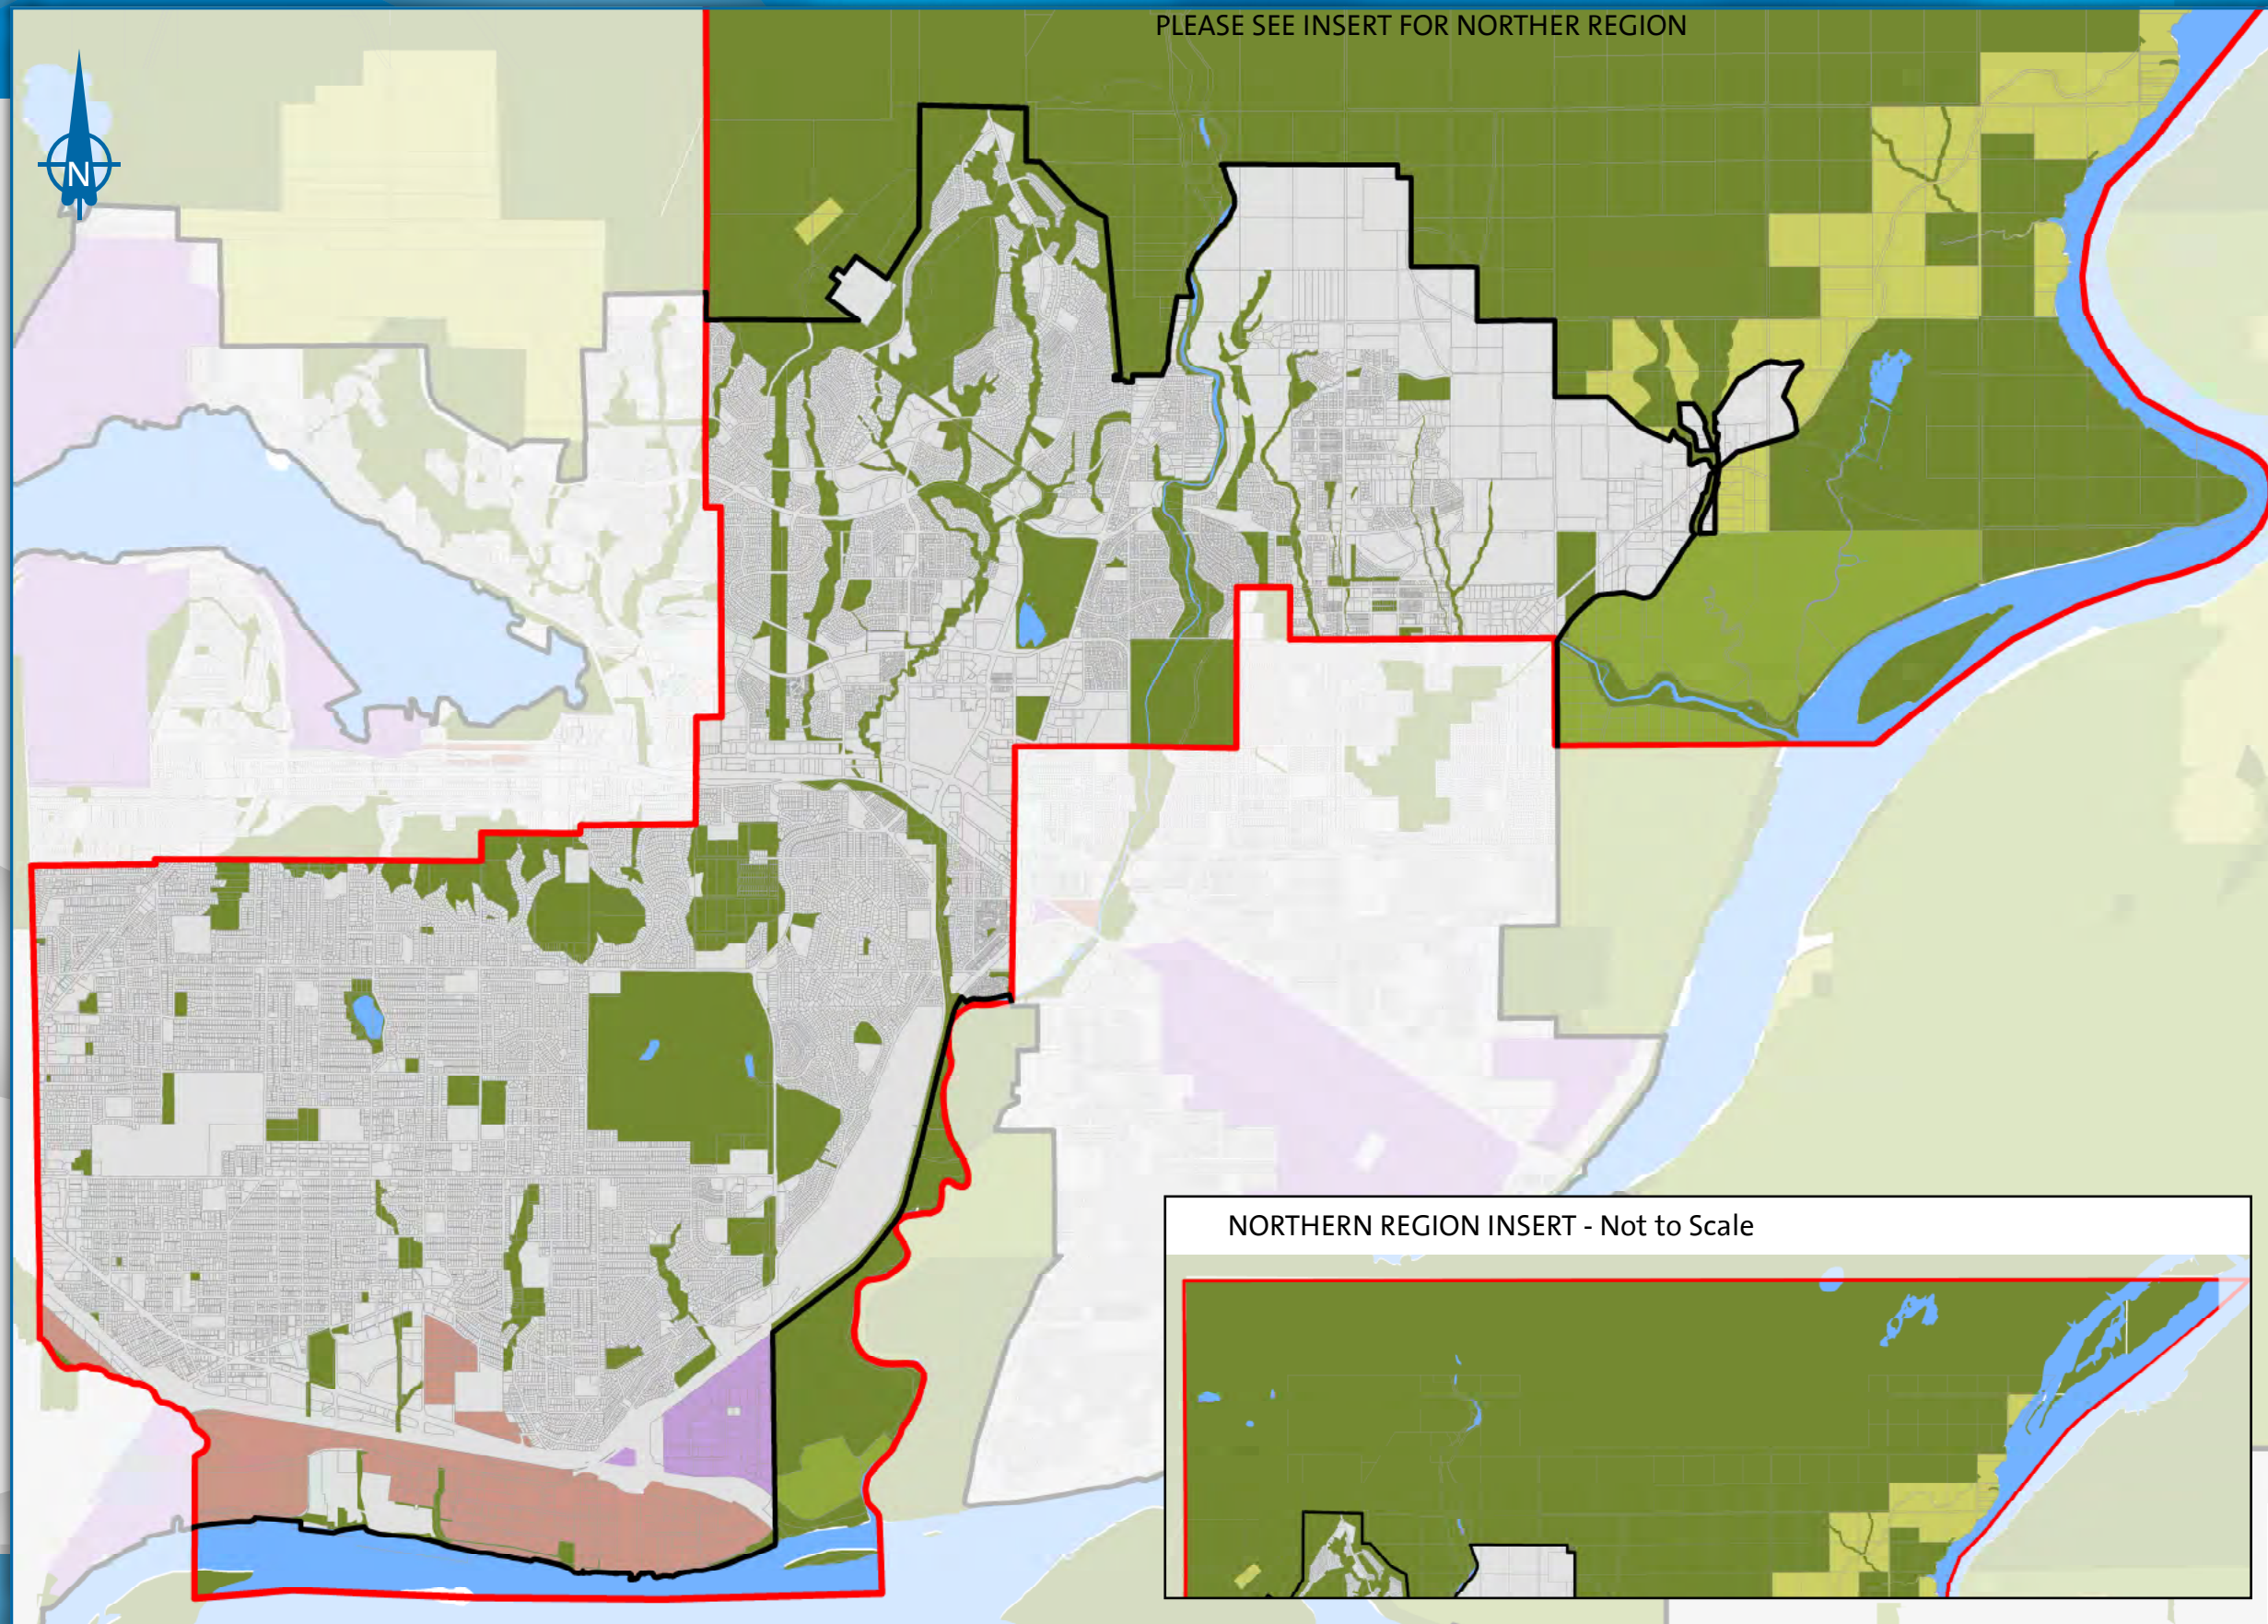

CITY OF COQUITLAM - REGIONAL LAND USE DESIGNATIONS

SCHEDULE A Regional Land Use Designations

LEGEND

- City of Coquitlam Boundary
- Urban Containment Boundary
- Water Bodies
- RGS Land Use Designations**
 - General Urban
 - Industrial
 - Mixed Employment
 - Conservation Recreation
 - Rural
 - Agriculture