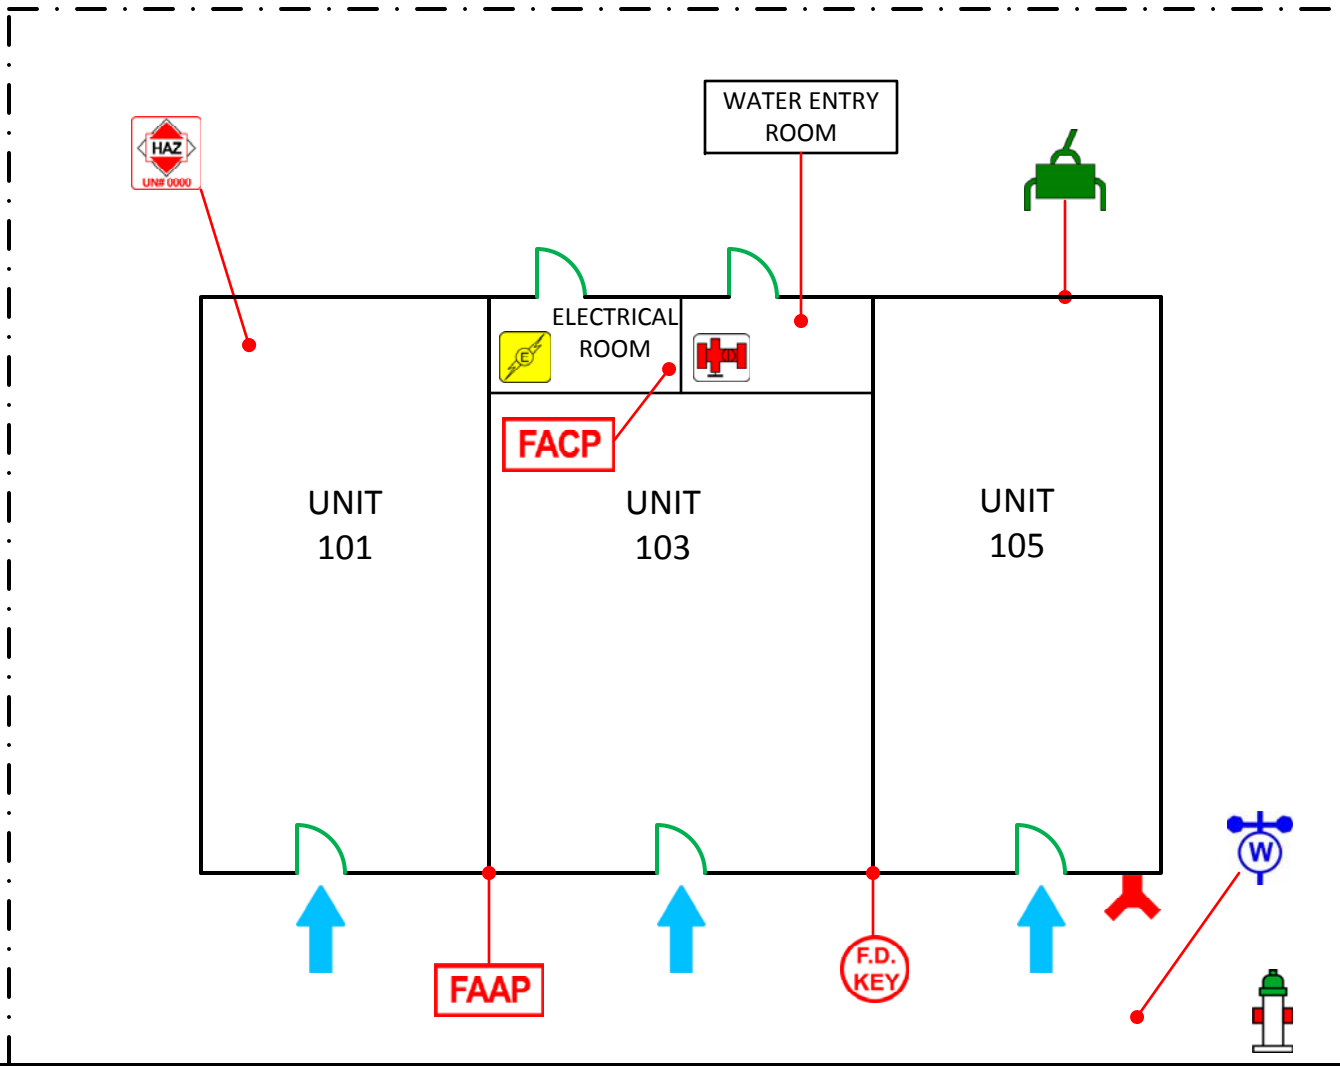

LEGEND

-  FF ENTRY PT
-  ELEC RM
-  SPRINK S/O
-  F/A ANNUN PANEL
-  F/A CTRL PANEL
-  HAZ MTRLS
-  GAS S/O
-  WATER S/O
-  FD CONNECTION
-  HYDRANT
-  LOCKBOX

MAIN STREET