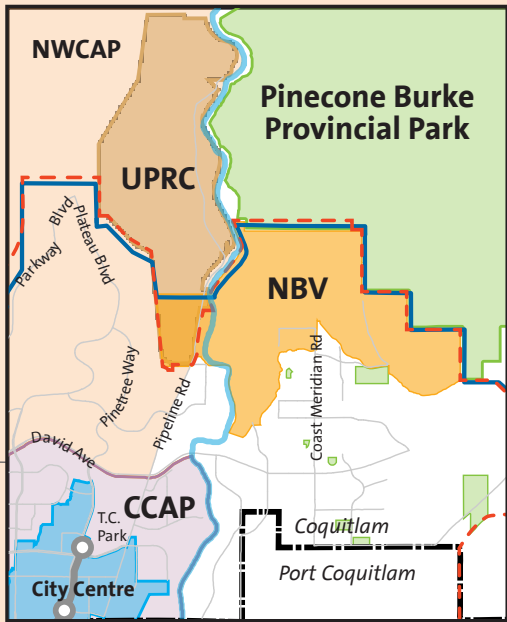

Upper Pipeline Road Corridor (UPRC)

Northwest Coquitlam Area Plan (NWCAP)

Pinecone Burke Provincial Park

Crown Land
(No Lessee)

Allard

Crown Land
(Lafarge Lease)

Pipeline Rd

Upper Coquitlam River Park

Crown Land
(Lehigh Hanson Lease)

Lehigh Hanson Lease

LHL

LH Lease

LH Lease

LH Lease

LH Lease

LH Lease

LH Lease

future Goodyear Creek n.p.

Allard

Northwest Burke Vision Plan Area (NBV)

Legend

- UPRC study area
 - Urban Containment Boundary
 - Regional Fraser Sewerage area boundary
 - City boundary
 - Crown land
 - City-owned land
 - Privately-owned land
 - Northwest Coquitlam Area Plan
 - Provincial park
 - Parcel boundaries
 - Crystal Falls
- N
- 0 200 400 600 800 1,000
Meters

Pinetree Way
Arrowsmith

Pipeline Rd
Galette Ave

Hazel Ave