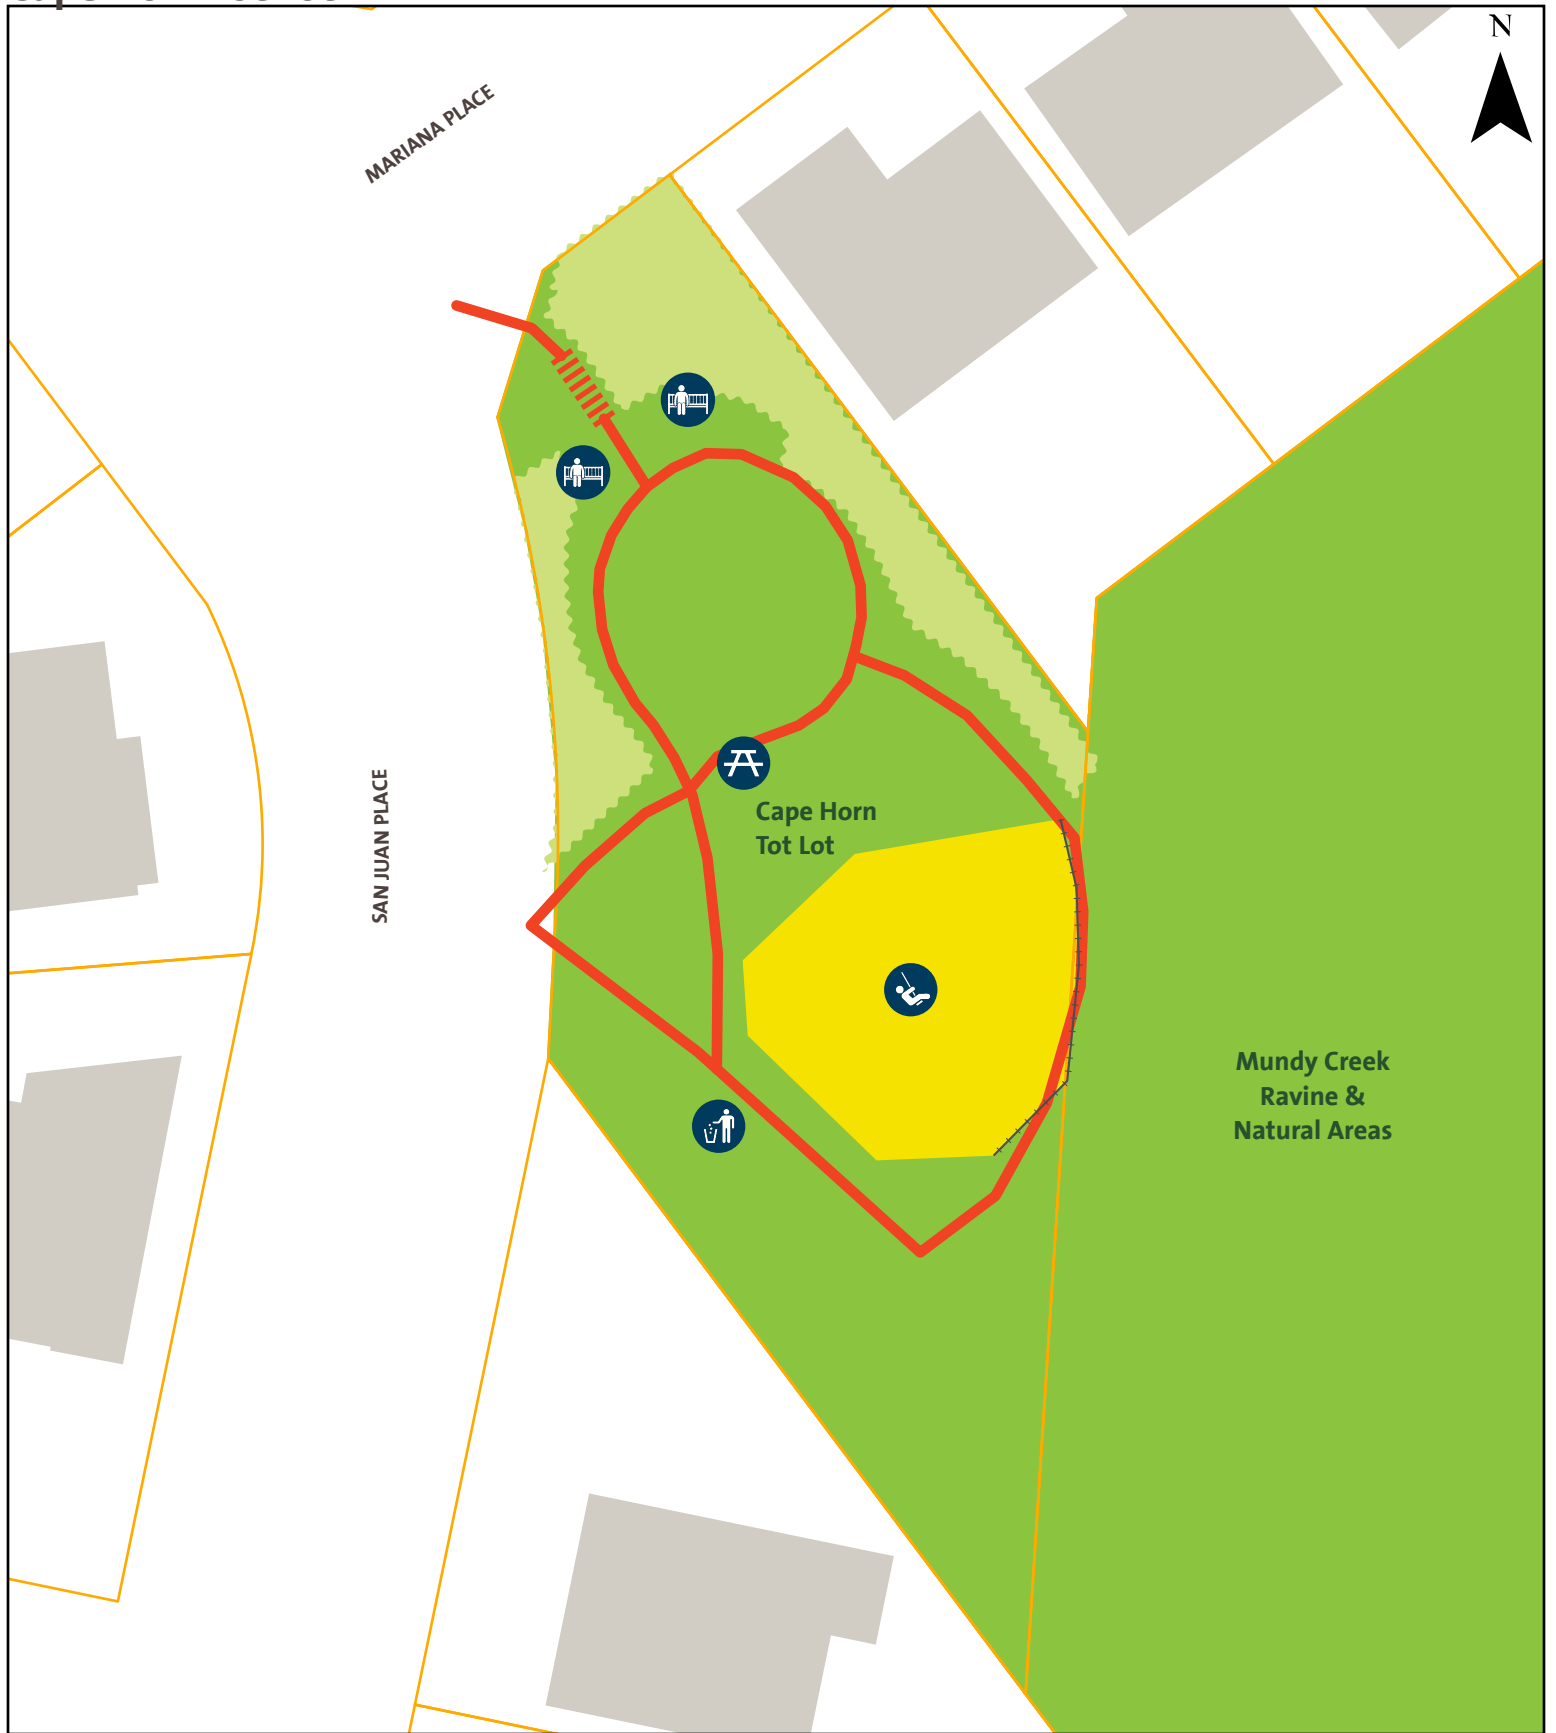

Cape Horn Tot Lot

LEGEND

- | | | | | | | | |
|---|--------------|---|-----------|---|-------------------|---|-----------|
|  | Playground |  | Trash Can |  | Paved Path |  | Play Area |
|  | Picnic Table |  | Seating |  | Stairs |  | Building |
|  | Fence |  | Park |  | Property Boundary |  | Garden |