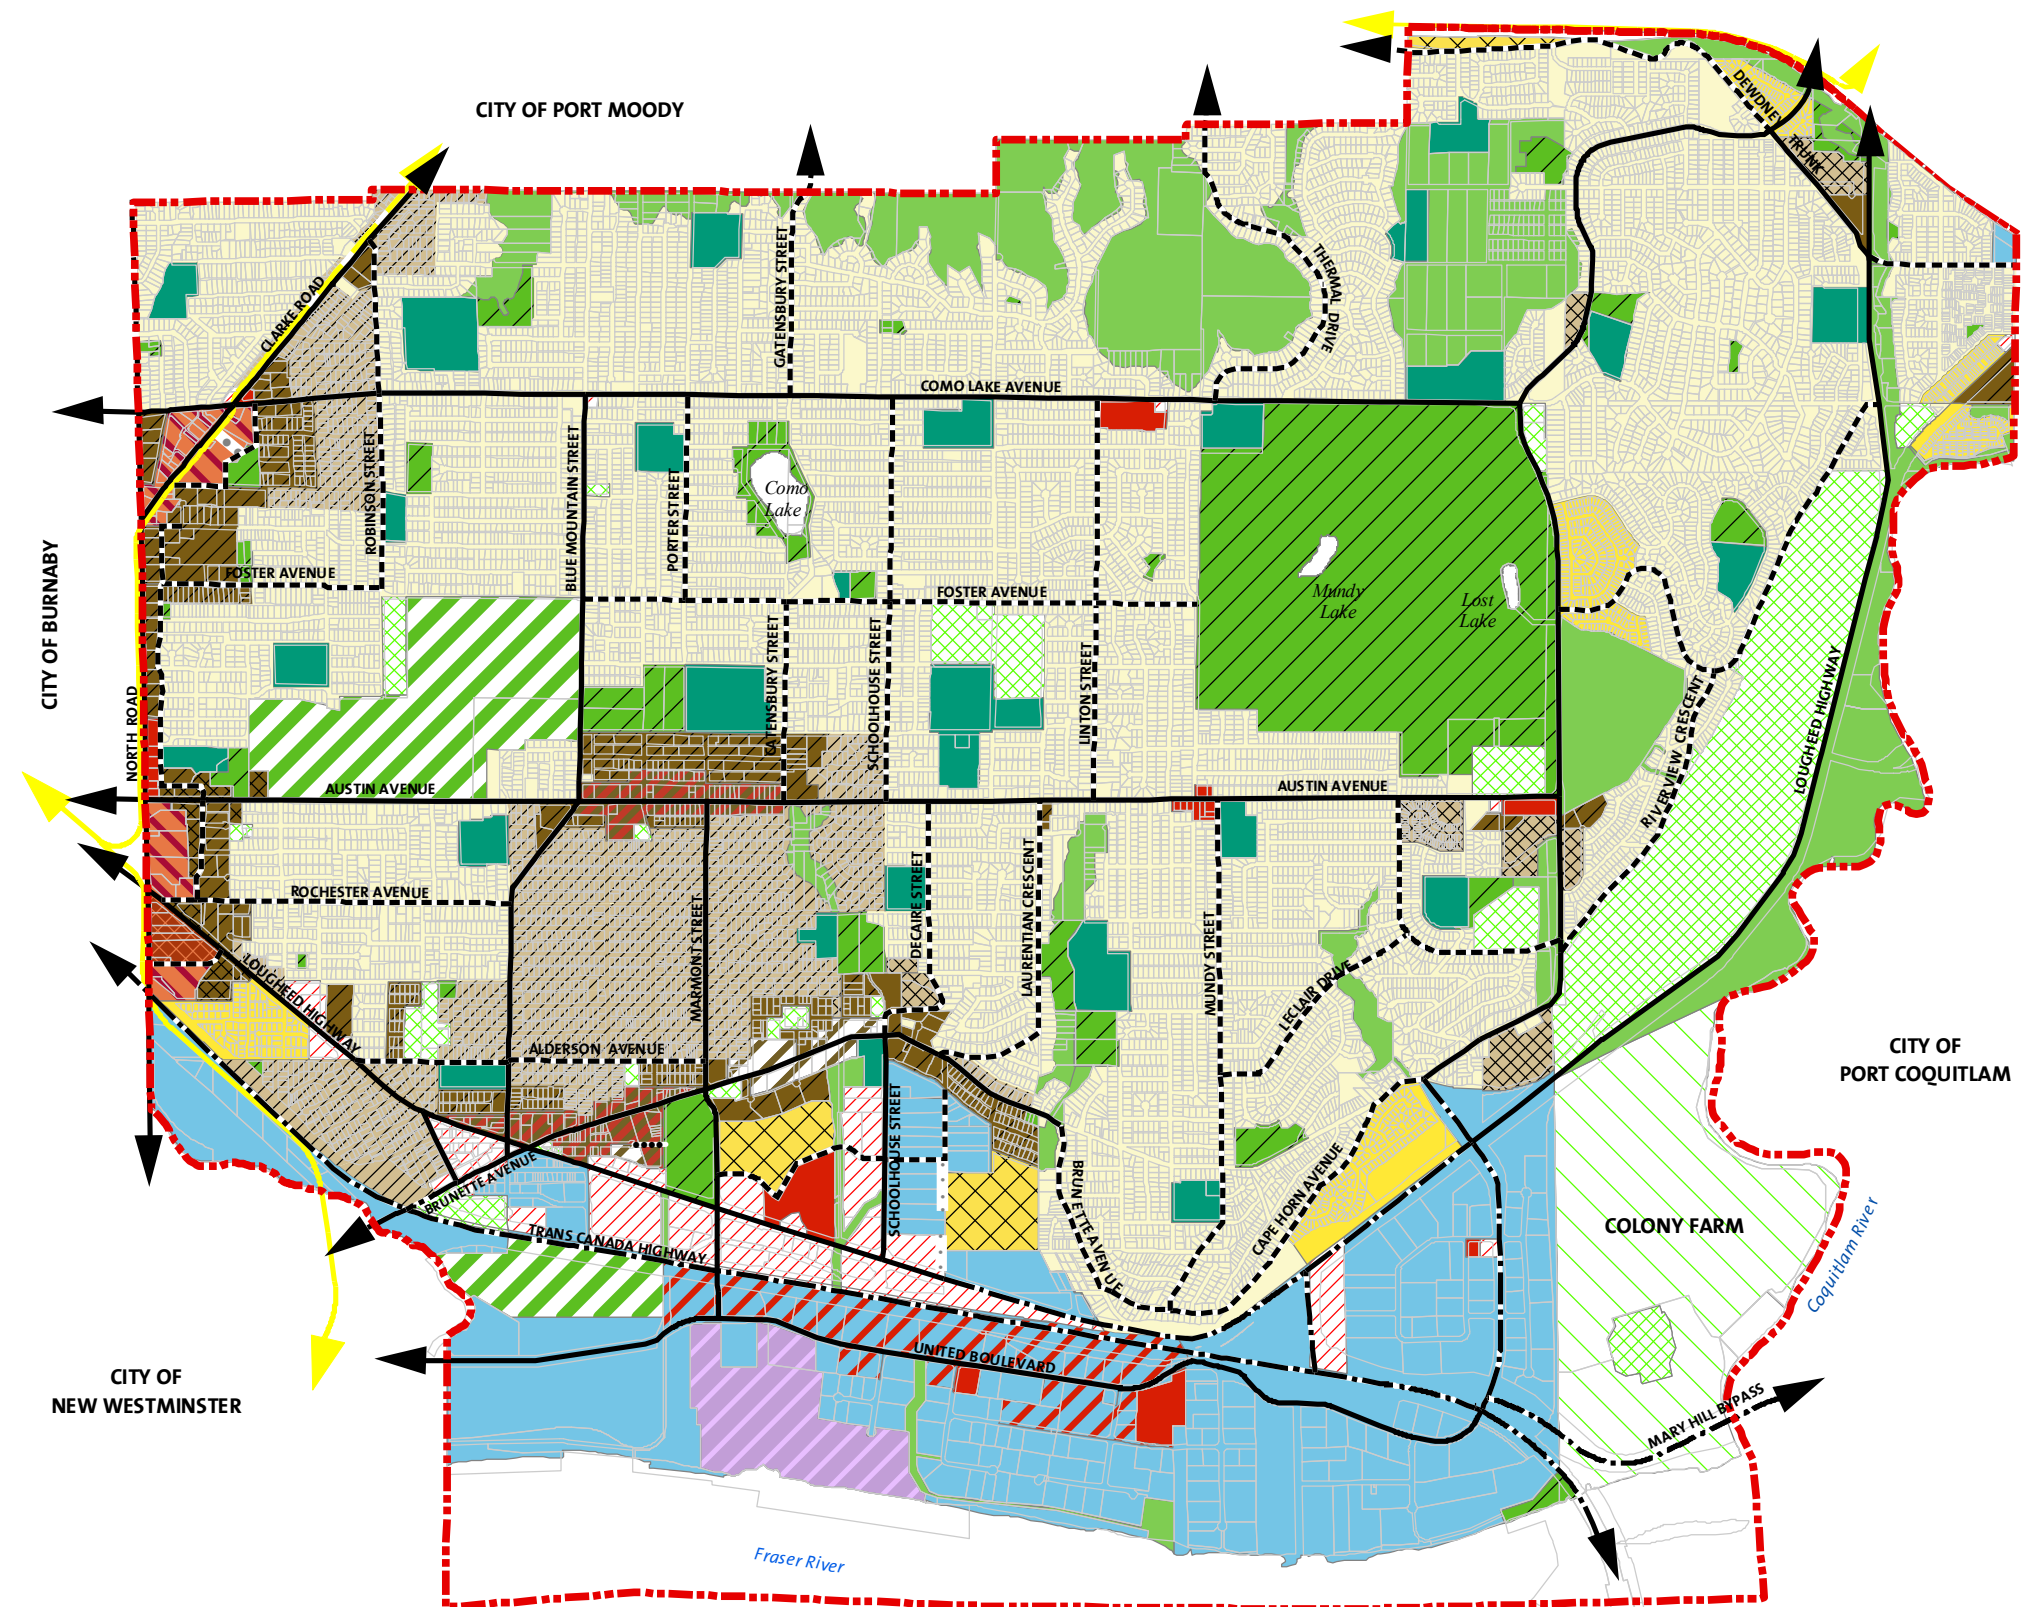

SCHEDULE A SOUTHWEST COQUITLAM AREA PLAN

- LAND USE DESIGNATIONS**
- Agricultural
 - Civic and Major Institutional
 - Compact One Family Residential
 - Extensive Recreation
 - General Commercial
 - High Density Apartment
 - Highway Retail Industrial
 - Industrial
 - Low Density Apartment
 - Medium Density Apartment
 - Mobile Home Park
 - Natural Areas
 - Neighbourhood Attached Residential
 - Neighbourhood Centre
 - One Family Residential
 - Parks and Recreation
 - School
 - Service Commercial
 - Townhousing
 - Transit Village Commercial
 - Urban Quarter
 - Urban Townhousing
 - Waterfront Village Centre
 - Adair Avenue Extension
 - Area Plan Boundary
 - East-West Connector
 - Municipal Arterial Street
 - Municipal Collector Street
 - North-South Connector
 - Provincial Highway
 - Rapid Transit

Legend

-  Highway / Retail / Industrial Area in accordance with Policy CC21
-  Entertainment facilities containing casino gaming operations in accordance with Policy CC15
-  Interim Extensive Recreation Area in accordance with Policy CC32
-  CS-4, Cabaret Commercial in accordance with Policy CC16

Adopted: March 4, 2002
 Last Amended: July 27, 2009
 Source: City of Coq
 Prepared By: Planning & Development

**SCHEDULE F
SOUTHWEST COQUITLAM
AREA PLAN**

WATERSHED BOUNDARIES

LEGEND

 Southwest Area Plan Boundaries

 Watercourse

SOUTHWEST WATERSHEDS

- 
-  Austin
-  Brunette
-  Chines
-  Como
-  Fraser
-  Lost
-  Lost Lake
-  Lougheed Wetland
-  Mundy
-  Nelson
-  Pitt
-  Rochester
-  Scott/Hoy
-  Stoney

Adopted: March 4, 2002
Last Amended: July 27, 2009