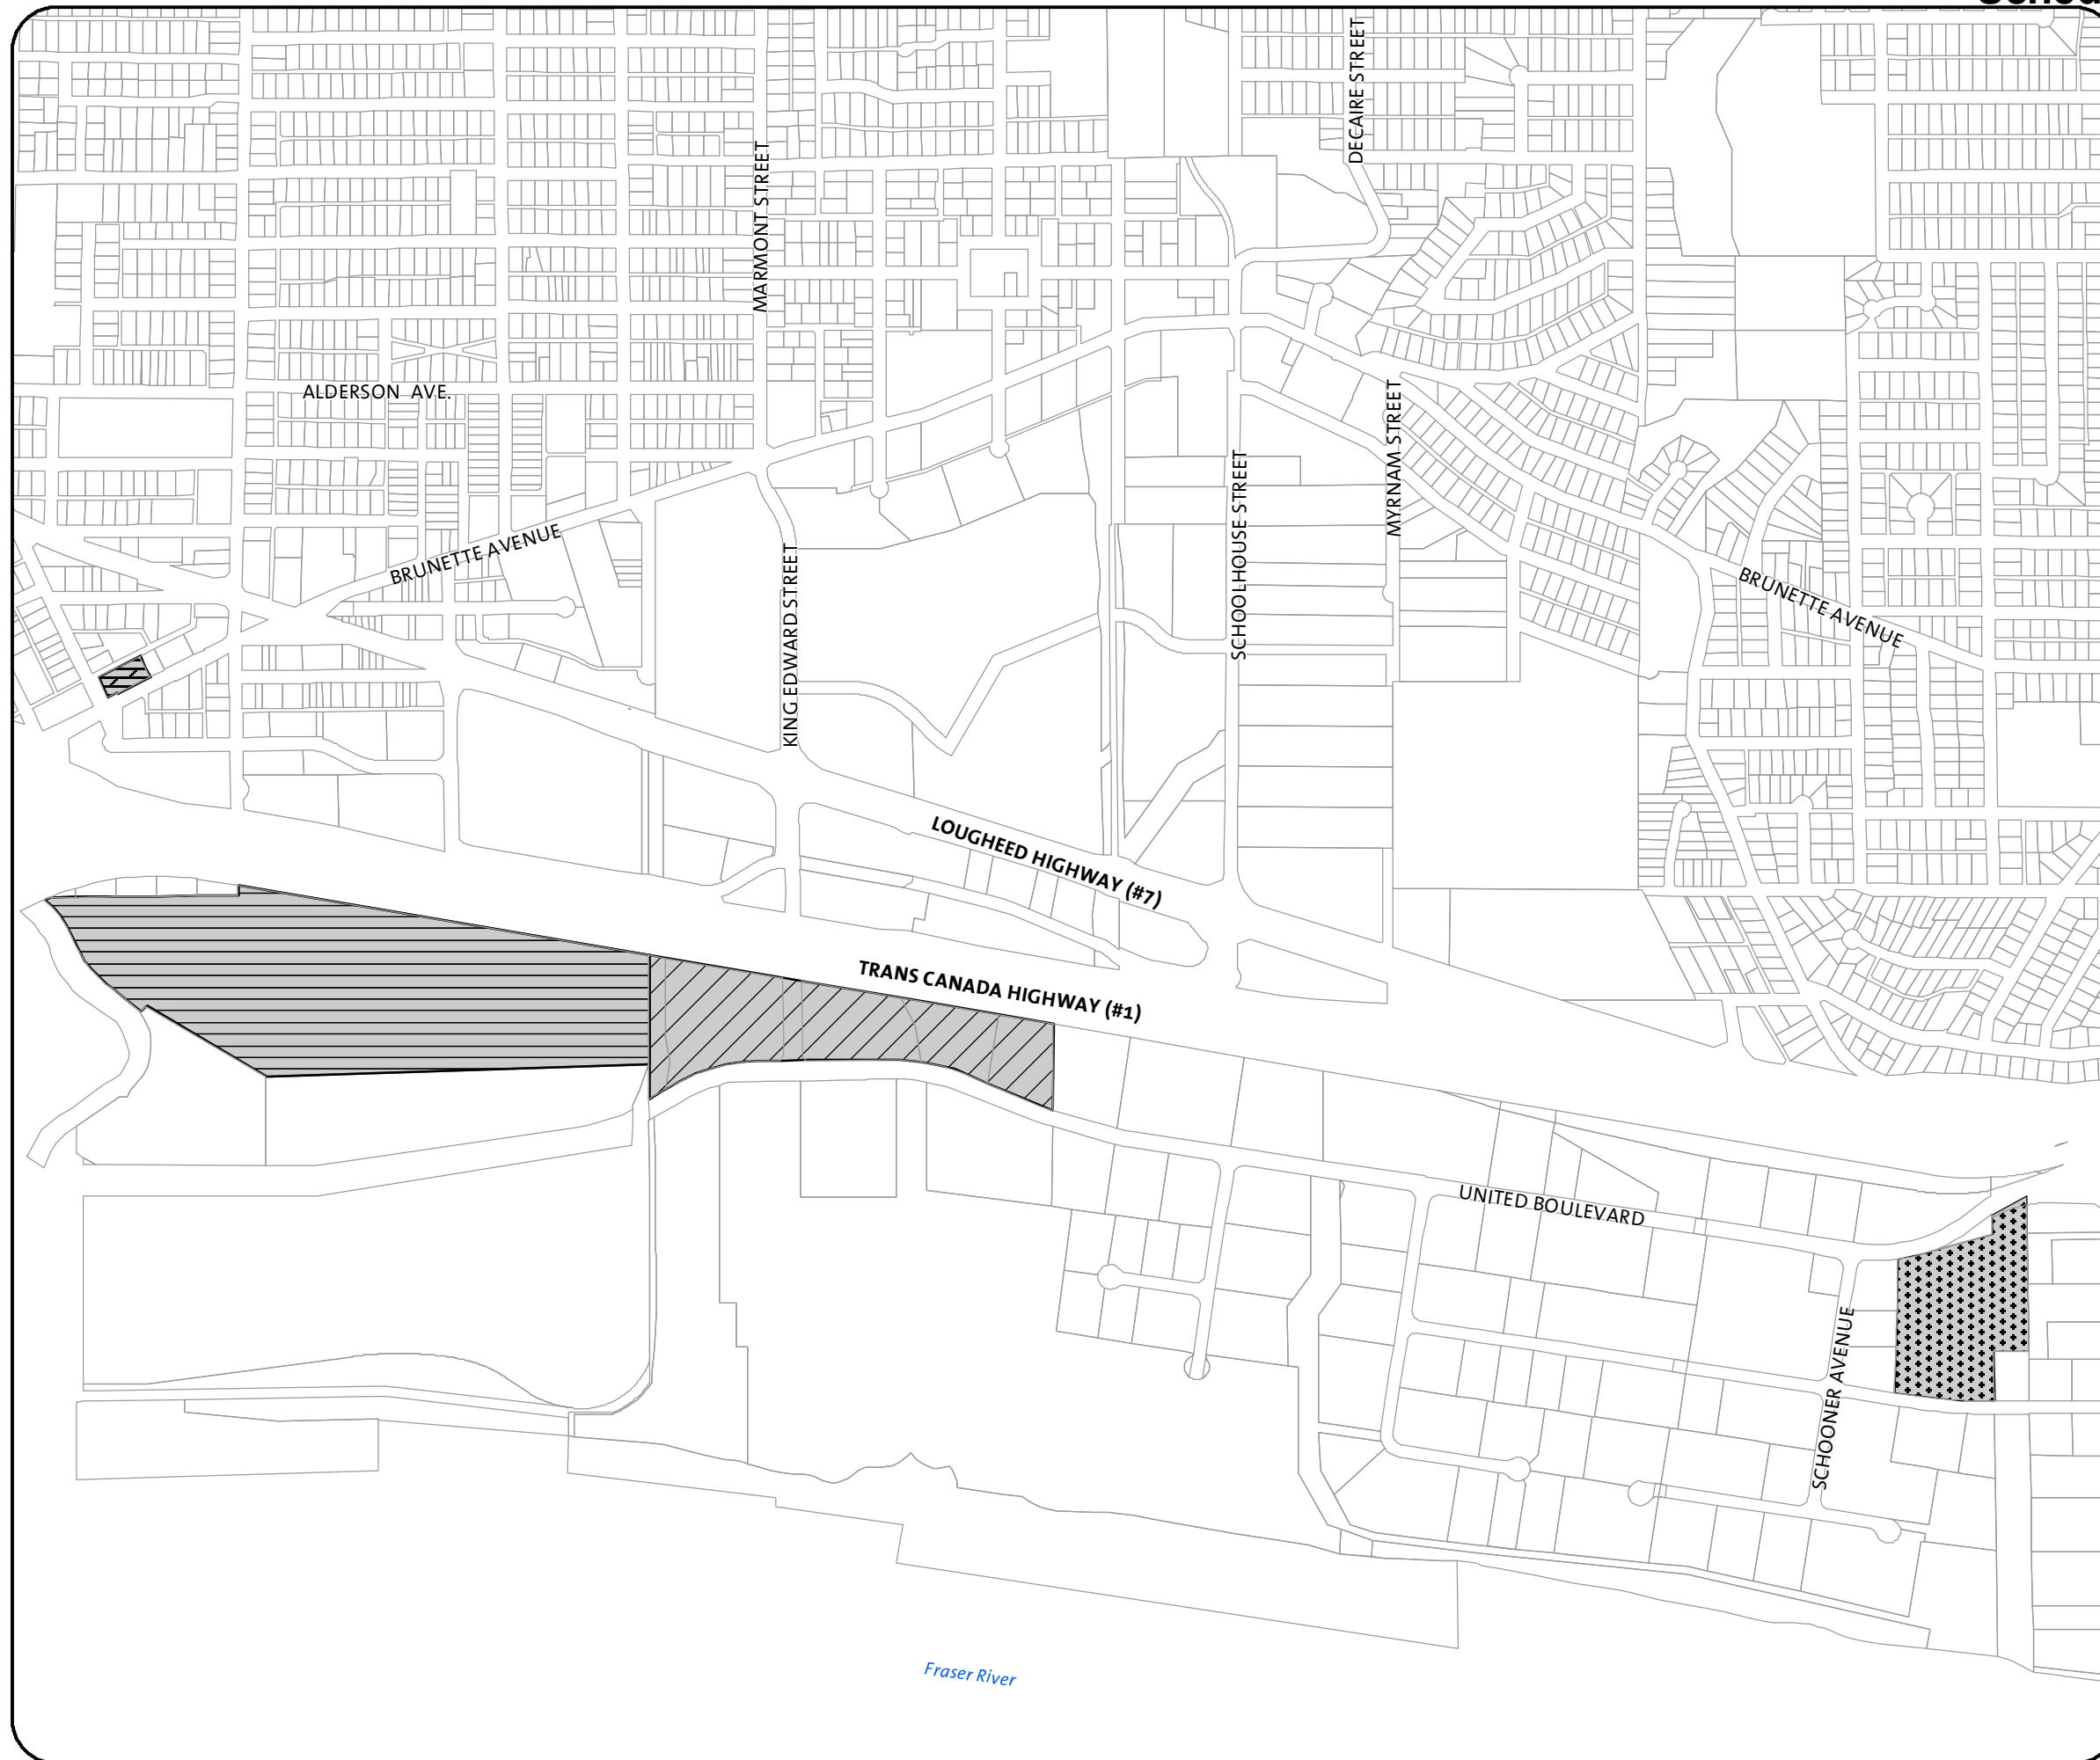

SCHEDULE A SOUTHWEST COQUITLAM AREA PLAN

- LAND USE DESIGNATIONS**
- Agricultural
 - Civic and Major Institutional
 - Compact One Family Residential
 - Extensive Recreation
 - General Commercial
 - High Density Apartment
 - Highway Retail Industrial
 - Industrial
 - Low Density Apartment
 - Medium Density Apartment
 - Mobile Home Park
 - Natural Areas
 - Neighbourhood Attached Residential
 - Neighbourhood Centre
 - One Family Residential
 - Parks and Recreation
 - School
 - Service Commercial
 - Townhousing
 - Transit Village Commercial
 - Urban Quarter
 - Urban Townhousing
 - Waterfront Village Centre
 - Adair Avenue Extension
 - Area Plan Boundary
 - East-West Connector
 - Municipal Arterial Street
 - Municipal Collector Street
 - North-South Connector
 - Provincial Highway
 - Rapid Transit

Adopted: March 4, 2002
 Last Amended: July 29, 2013
 Map Projection: UTM Nad1983
 Prepared By: Planning & Development
 Source: City of Coquitlam - OCP GIS Layer

**SCHEDULE D
TO
SOUTHWEST COQUITLAM
AREA PLAN**

Adopted: March 4, 2002
 Last Amended: July 27, 2009
 Source: City of Coq
 Prepared By: Planning & Development

**SCHEDULE F
SOUTHWEST COQUITLAM
AREA PLAN**

WATERSHED BOUNDARIES

LEGEND

 Southwest Area Plan Boundaries

 Watercourse

SOUTHWEST WATERSHEDS

- 
-  Austin
-  Brunette
-  Chines
-  Como
-  Fraser
-  Lost
-  Lost Lake
-  Lougheed Wetland
-  Mundy
-  Nelson
-  Pitt
-  Rochester
-  Scott/Hoy
-  Stoney

Adopted: March 4, 2002
Last Amended: July 27, 2009