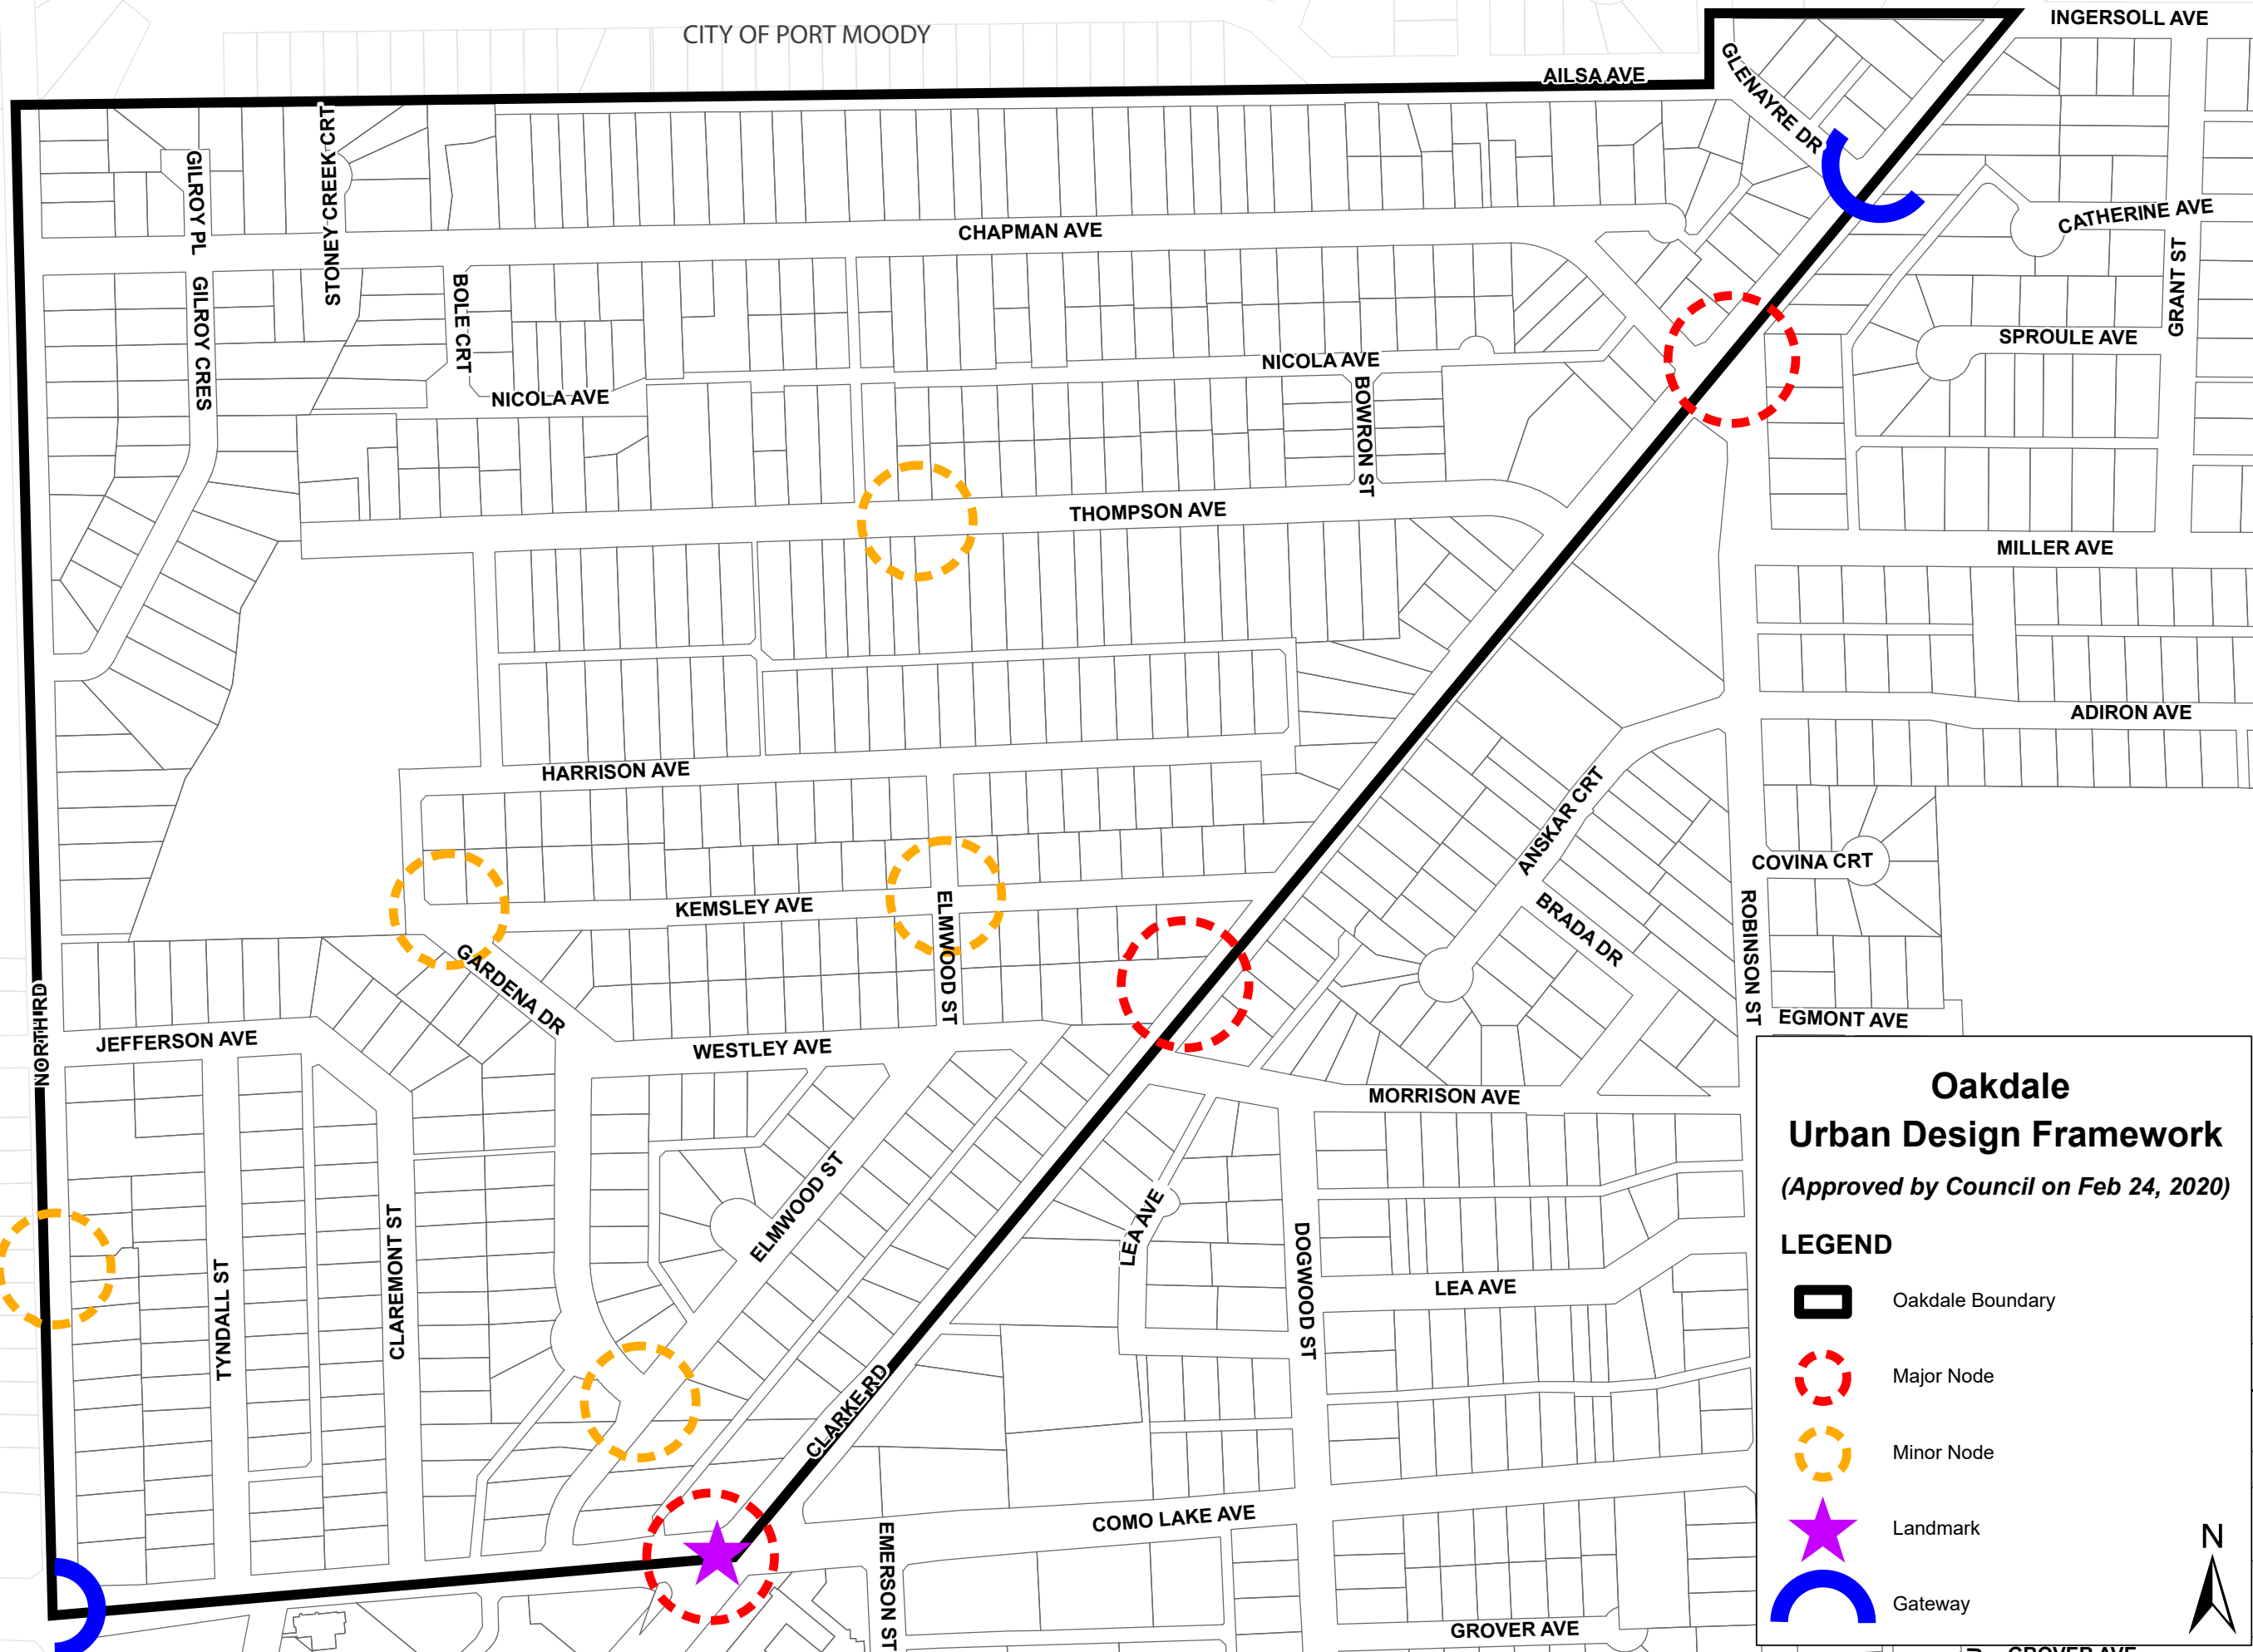

CITY OF PORT MOODY

CITY OF BURNABY

**Oakdale**  
**Urban Design Framework**  
*(Approved by Council on Feb 24, 2020)*

**LEGEND**

-  Oakdale Boundary
-  Major Node
-  Minor Node
-  Landmark
-  Gateway