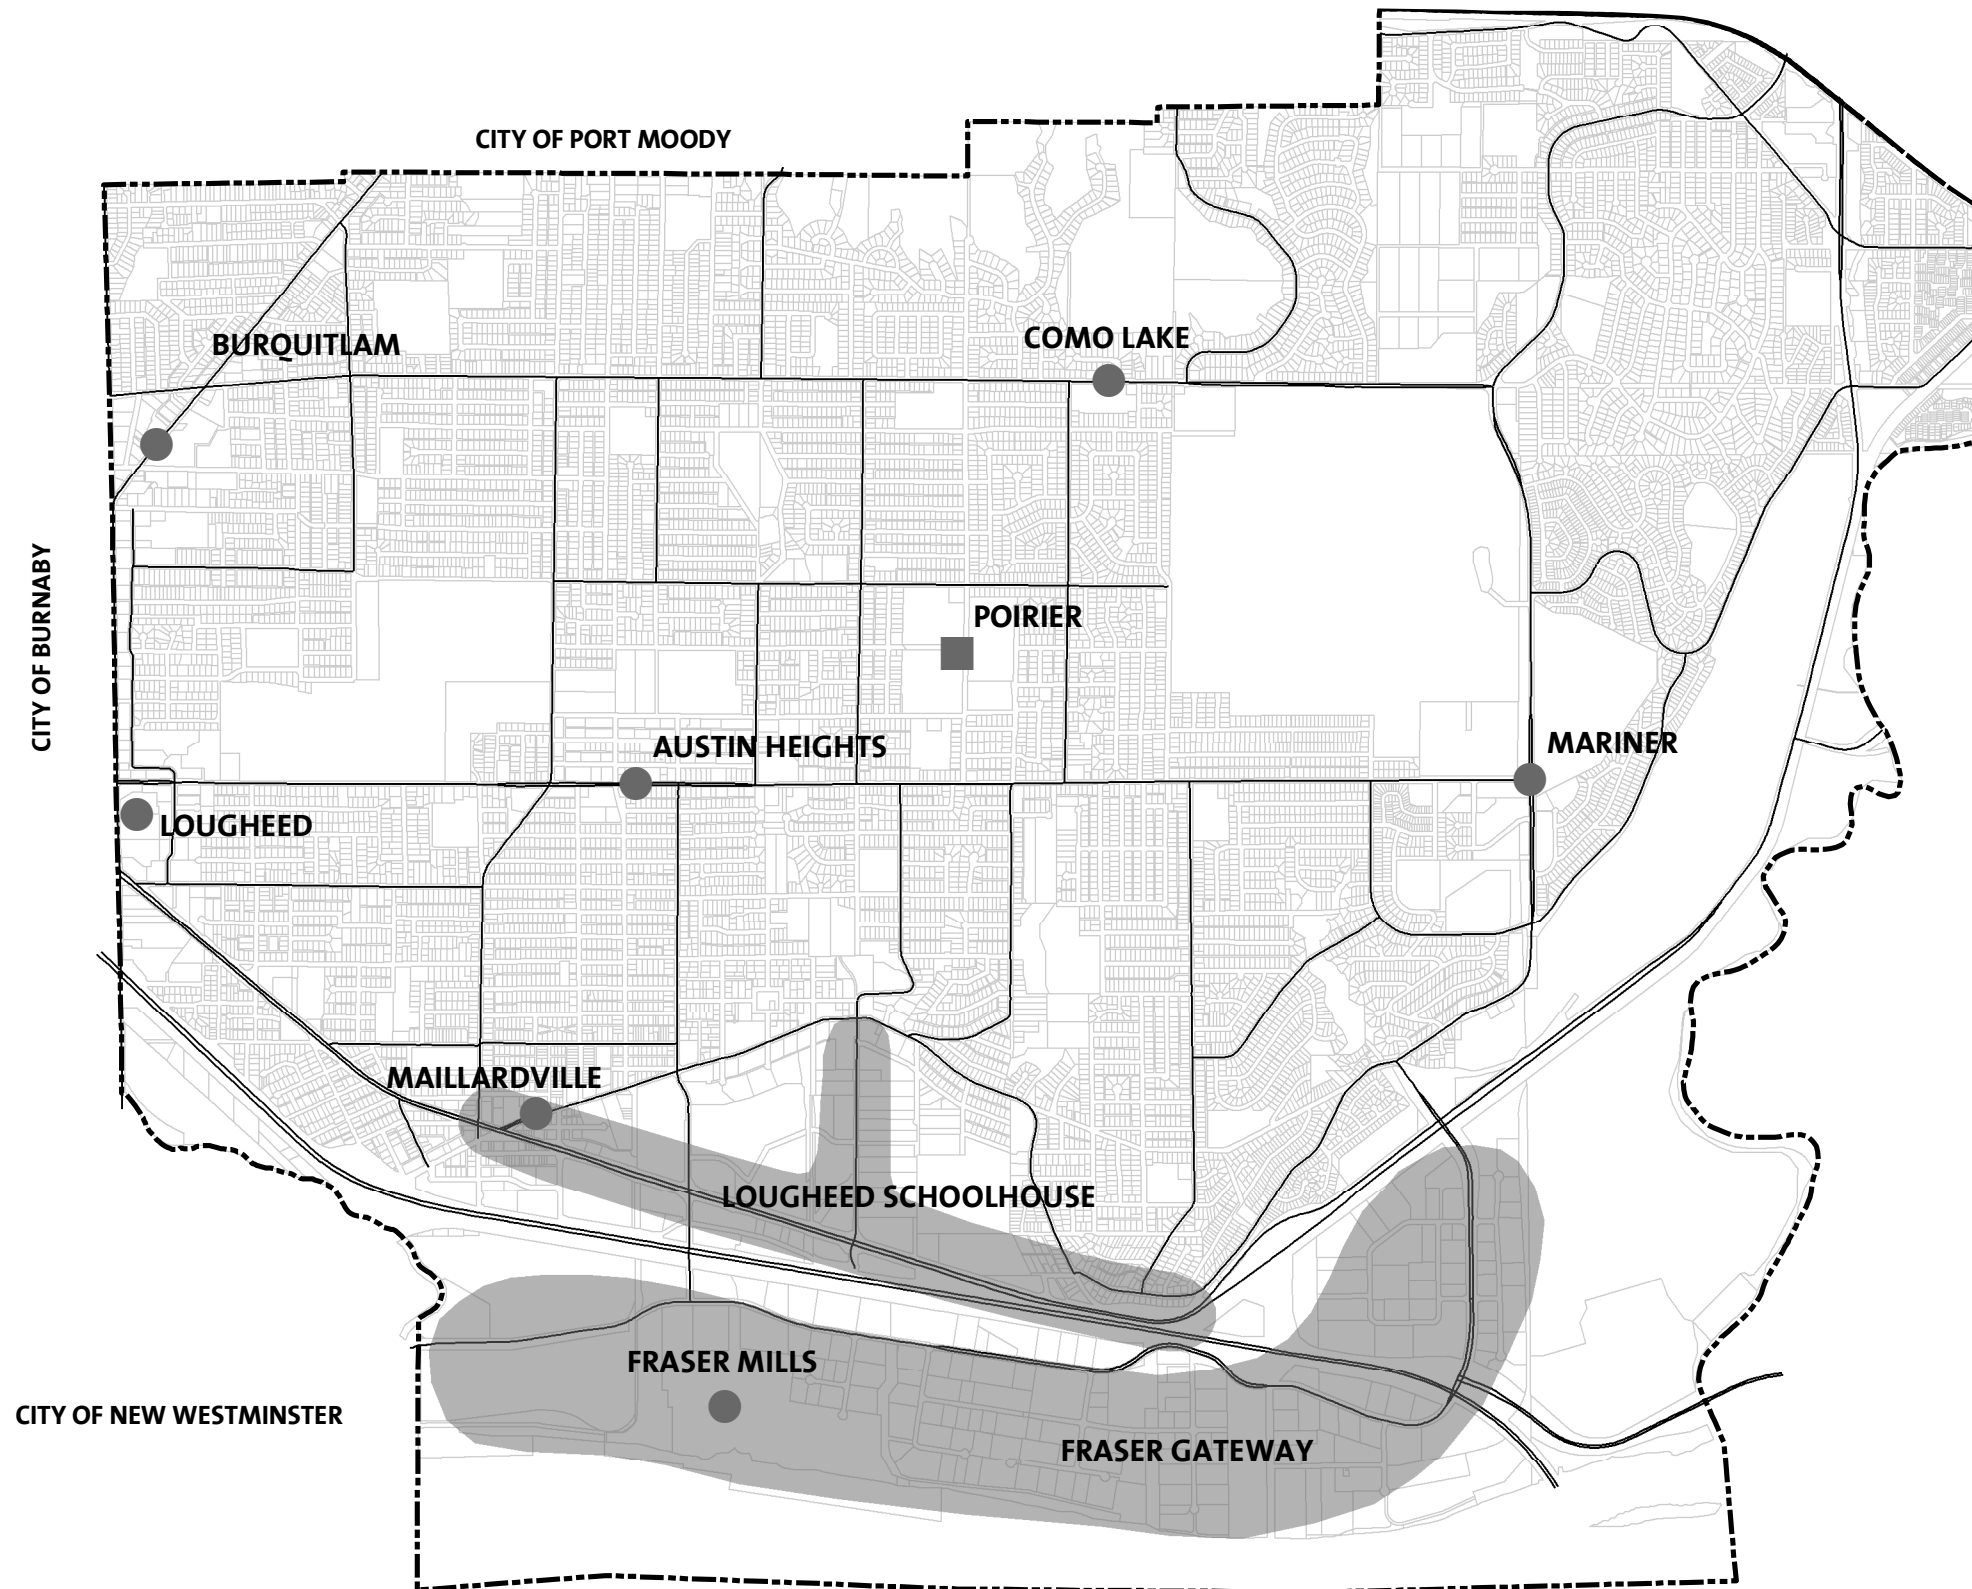

## SCHEDULE B SOUTHWEST COQUITLAM EVOLVING NETWORK OF COMPACT, COMPLETE COMMUNITIES

### Legend

- Neighbourhood Centre
- Recreational/Institutional Centre
- Employment Centre

SCALE: 1:30,000

Adopted: March 4, 2002  
Last Amended: July 27, 2009  
Last Issued: September 16, 2009

Source: City of Coquitlam - GIS Production Data  
Prepared By: Planning and Development